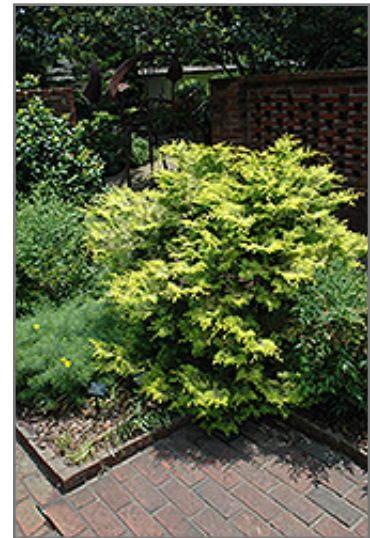

Cripps Gold Falsecypress
Chamaecyparis obtusa 'Crippsii'

Height: 30 feet

Spread: 25 feet

Sunlight: ○ ●

Hardiness Zone: 6a

Description:

Similar to the species but more compact with attractive golden foliage all season long, broadly pyramidal with interesting reddish bark, almost fibrous

Ornamental Features

Cripps Gold Falsecypress has attractive yellow foliage which emerges gold in spring. The scale-like leaves are highly ornamental and remain yellow throughout the winter. Neither the flowers nor the fruit are ornamentally significant.

Landscape Attributes

Cripps Gold Falsecypress is a multi-stemmed evergreen tree with a distinctive and refined pyramidal form. Its relatively fine texture sets it apart from other landscape plants with less refined foliage.

Cripps Gold Falsecypress is recommended for the following landscape applications;

- Accent
- Vertical Accent
- Hedges/Screening

Planting & Growing

Cripps Gold Falsecypress will grow to be about 30 feet tall at maturity, with a spread of 25 feet. It has a low canopy, and should not be planted underneath power lines. It grows at a medium rate, and under ideal conditions can be expected to live for 70 years or more.